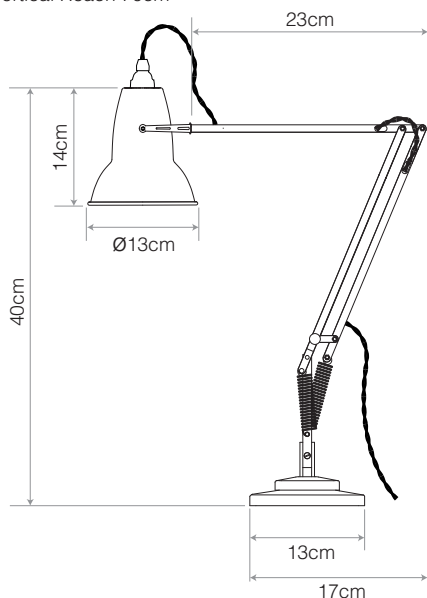

Original 1227™ Mini Desk Lamp

ANGLEPOISE®

Original 1227™ Mini Collection | Technical Sheet

Launched In 2015 | Designed by George Carwardine

Max Horizontal Reach 56cm
Max Vertical Reach 70cm

Product

Desk Lamp - Jet Black
Desk Lamp - Linen White
Desk Lamp - Dove Grey

Accessories are colour-matched.
Lamps with accessories come with a table base.

Description

It may be two thirds the size of our much-loved Original 1227™, but our Original 1227™ Mini desk lamp is a smaller version of this iconic 1930s design, featuring Anglepoise unique constant tension spring mechanism, traditional stepped base, chrome fittings and signature shade.

Materials

- Gloss paint finish
- Steel shade
- Chrome plated fittings
- Cast Iron base with steel cover
- Aluminium arms
- Fabric cable
- IP20 rating

Dimensions

- Shade diameter: \varnothing 13cm
- Shade height: 14cm
- Max reach: 56cm (from base to shade)
- Base size: 13 x 13cm
- Cable length: 180cm
- Lamp Packaging (L x W x H): 28cm x 19cm x 46.5cm
- Lamp Packaged Weight: 3.3kg

Electrical

- Voltage: 220/240V, 50/60Hz
- Class II - Double insulated
- Note: Bulb weight critical for balance. Approximate bulb weight 25-45g
- Inline cable switch (30cm from product)
- Plug: 2-pin Europlug to CEE 7/16
- E14 lamp holder
- Maximum permitted bulb: 15W CFL / 6W LED E14
- Supplied with 6W LED E14 bulb:
 - Luminous Intensity: 470lm
 - Life: 15,000 Hours
 - Non-dimmable
 - Colour Temperature: 2700K
 - CRI (Ra): 80